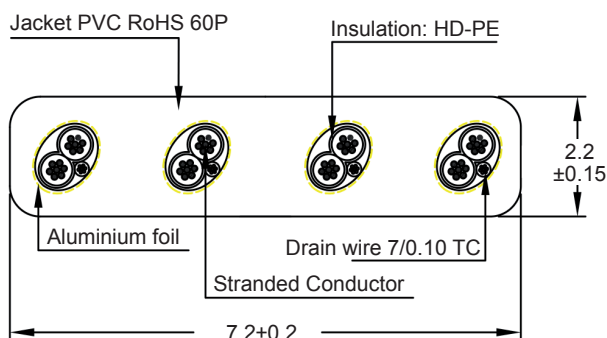

SlimWire – The amazing flat Patch Cable which is perfect to establish powerfull connections for Access Points, VOIP telephones, Routers and many more devices. It is suitable for PoE and PoE+ options and the thin and flexible design makes it possible to install it behind baseboards, carpet or laminate flooring, doors and windows.

- CAT 6a twisted Pair Flat Cable
- extreme thin Cable profile 7.2 x 2.2 mm (AWG 32)
- Maximum transfer rate of 550 – 600 MHz
- all new unique Cable-ID on both sides for easier cable identification
- High voltage test with 300 VDC for 0,01 sec.
- UL- and CM-Certified
- all used materials are RoHS and CE compliant

- ① CAT 6a Flat Patch Cable (32AWG (7/0.08BC))
- ② Shielded 8P8C RJ45 Connector with gold plated 50µ contact area

Cablespecification

Wiring pin Assignment