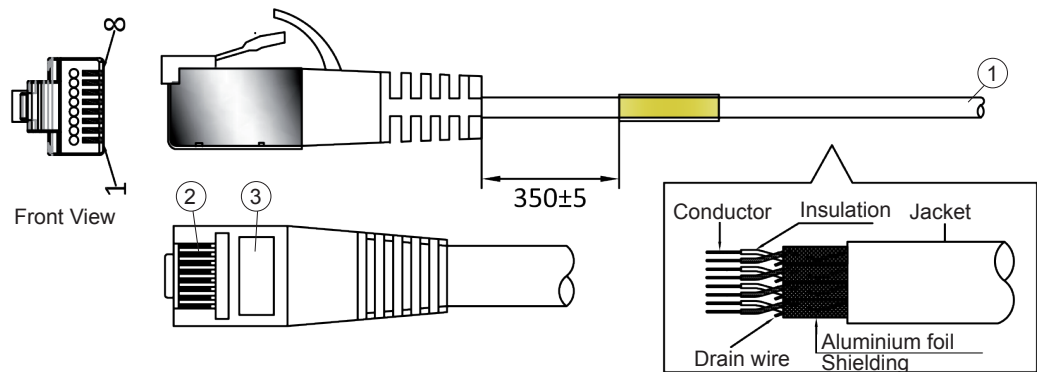

SlimWire – The amazing flat Patch Cable which is perfect to establish powerfull connections for Access Points, VOIP telephones, Routers and many more devices. It is suitable for PoE and PoE+ options and the thin and flexible design makes it possible to install it behind baseboards, carpet or laminate flooring, doors and windows.

- CAT 6a twisted Pair Flat Cable
- extreme thin Cable profile 7.2 x 2.2 mm (AWG 32)
- Maximum transfer rate of 550 – 600 MHz
- all new unique Cable-ID on both sides for easier cable identification
- High voltage test with 300 VDC for 0,01 sec.
- UL- and CM-Certified
- all used materials are RoHS and CE compliant

- ① CAT 6a Flat Patch Cable (32AWG (7/0.08BC))
- ② Shielded 8P8C RJ45 Connector with gold plated 50µ contact area

Cablespecification

Wiring pin Assignment